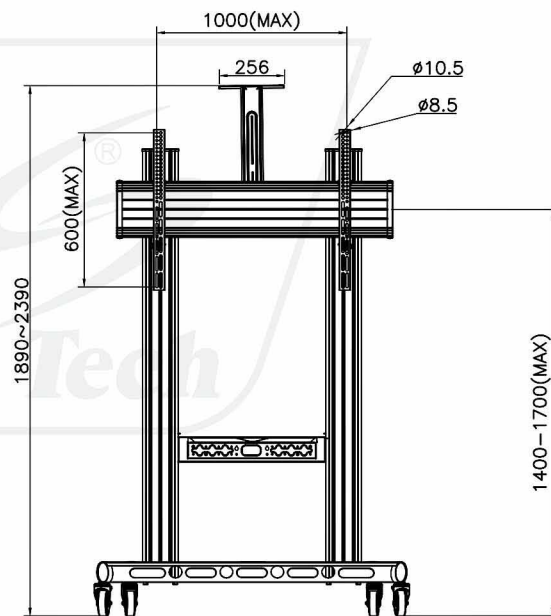

# SH 1800 100W

Mobile TV Cart  
Fits most 60"~100"

## Tv Stand on Wheels, Universal Mobile TV Cart

Weight Capacity

**135 Kgs**

Screen Size

**60"-100"**

VESA Compatible

**1000x600**

Upright

**12"(300mm)**

Material built

**Alu alloy + SPCC**

Curved Monitor

Cable Management

**Swivel castor break wheels:**  
Swivel castor wheels provide you easily manueres to any direction on poition

**Adjustable A/V metal shelf:**  
The height adjustable metal shelf holds A/V components and accessories